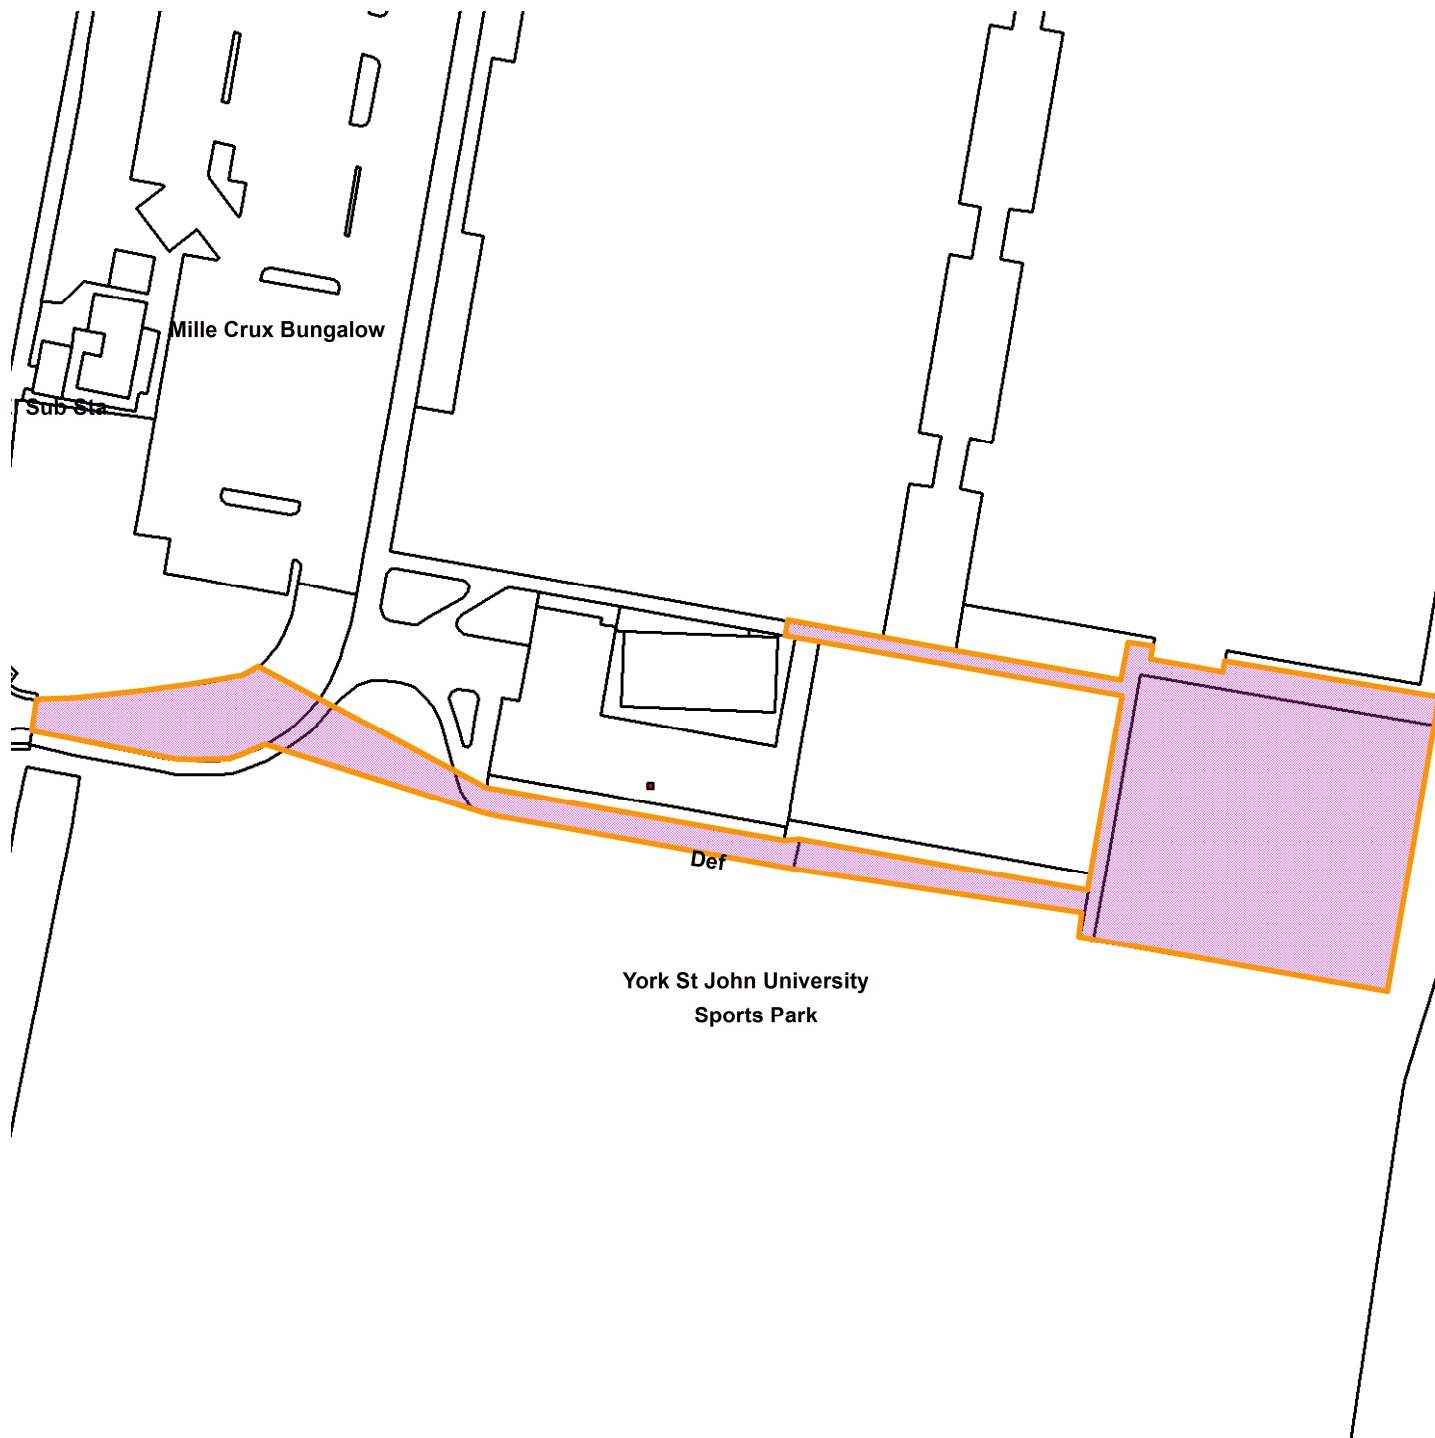

# York St John University Sports Centre, Haxby Road

19/01667/FULM

Scale : 1:1030

Reproduced from the Ordnance Survey map with the permission of the Controller of Her Majesty's Stationery Office © Crown Copyright 2000.

Unauthorised reproduction infringes Crown Copyright and may lead to prosecution or civil proceedings.

<b>Organisation</b>	Not Set
<b>Department</b>	Not Set
<b>Comments</b>	Site Plan
<b>Date</b>	26 November 2019
<b>SLA Number</b>	Not Set